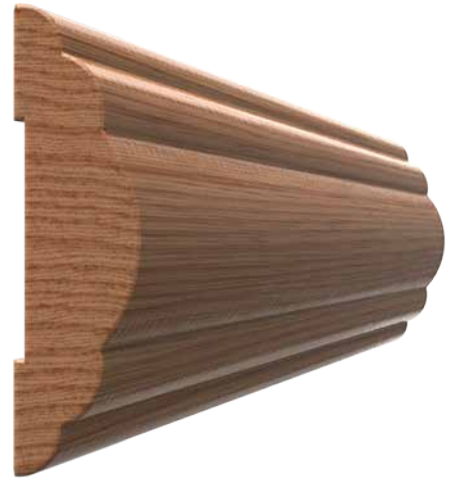

CH-9153  
1 1/16" x 2 1/2"

CH-9157  
23/32" x 2 15/32"

CH-9407  
1 1/8" x 2 1/2"

CH-9529  
3/4" x 1 1/2"

Any of the profiles shown can be manufactured in many different standard and custom wood species.  
Please call for quote.

CH-9530  
3/4" x 1 1/2"

CH-9540  
5/8" x 1 11/32"

CH-9560  
1 5/16" x 3 1/4"

CH-9570  
23/32" x 1 11/32"

Any of the profiles shown can be manufactured in many different standard and custom wood species.  
Please call for quote.

CH-9571  
13/16" x 1 3/4"

CH-9703  
9/16" x 1 5/8"

CH-9723  
3/4" x 2 5/16"

CH-9725  
1/2" x 2 1/2"

Any of the profiles shown can be manufactured in many different standard and custom wood species.  
Please call for quote.