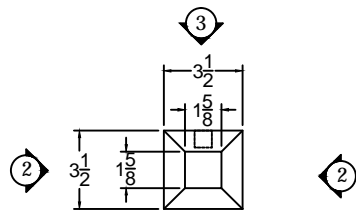

SECTION VIEW

VIEW 1

VIEW 2

VIEW 3

TOP VIEW

 <p>35280 Scio-Bowerston Road Bowerston, OH 44695-9731 Phone (740) 269-4111 FAX (740) 269-8047 This drawing is the property of L.J. Smith Co. Do not use or copy without permission from L.J. Smith.</p>		
Drawing Name		
TR-410U-39		
Date	Scale	Drawn By
9/4/2015	DO NOT SCALE	SBG
File Name	DESTROY PREVIOUS PRINTS	
TR-410U-39	SALES	