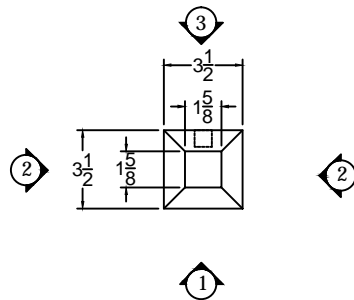

SECTION VIEW

VIEW 1

VIEW 2

VIEW 3

TOP VIEW

 <p>35280 Scio-Bowerston Road Bowerston, OH 44695-9731 Phone (740) 269-4111 FAX (740) 269-8047 This drawing is the property of L.J. Smith Co. Do not use or copy without permission from L.J. Smith.</p>		
Drawing Name		
TR-410U-36		
Date	Scale	Drawn By
9/4/2015	DO NOT SCALE	SBG
File Name	DESTROY PREVIOUS PRINTS	
TR-410U-36	SALES	