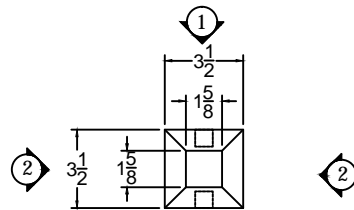

SECTION VIEW

VIEW 1

VIEW 2

TOP VIEW

 35280 Scio-Bowerston Road Bowerston, OH 44695-9731 Phone (740) 269-4111 FAX (740) 269-8047 <small>This drawing is the property of L.J. Smith Co. Do not use or copy without permission from L.J. Smith.</small>		
Drawing Name		
TL-420-42		
Date	Scale	Drawn By
9/4/2015	DO NOT SCALE	SBG
File Name DESTROY PREVIOUS PRINTS		
TL-420-42		SALES