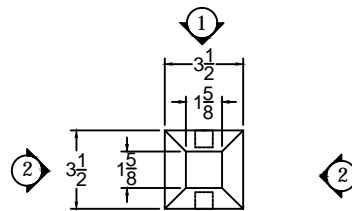

SECTION VIEW

VIEW 1

VIEW 2

TOP VIEW

 <p>35280 Scio-Bowerston Road Bowerston, OH 44695-9731 Phone (740) 269-4111 FAX (740) 269-8047 This drawing is the property of L.J. Smith Co. Do not use or copy without permission from L.J. Smith.</p>		
Drawing Name		
TL-420-39		
Date	Scale	Drawn By
9/4/2015	DO NOT SCALE	SBG
File Name	DESTROY PREVIOUS PRINTS	
TL-420-39	SALES	