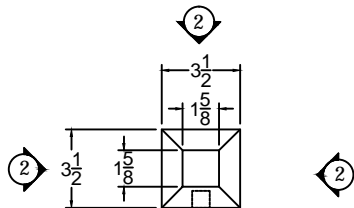

SECTION VIEW

VIEW 1

VIEW 2

TOP VIEW

		
35280 Scio-Bowerston Road Bowerston, OH 44695-9731 Phone (740) 269-4111 FAX (740) 269-8047 <small>This drawing is the property of L.J. Smith Co. Do not use or copy without permission from L.J. Smith.</small>		
Drawing Name		
TL-410D-36		
Date	Scale	Drawn By
9/4/2015	DO NOT SCALE	SBG
File Name	DESTROY PREVIOUS PRINTS	
TL-410D-36	SALES	