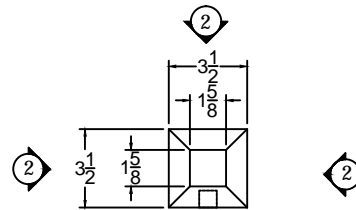

SECTION VIEW

VIEW 1

VIEW 2

TOP VIEW

 <p>35280 Scio-Bowerston Road Bowerston, OH 44695-9731 Phone (740) 269-4111 FAX (740) 269-8047 This drawing is the property of L.J. Smith Co. Do not use or copy without permission from L.J. Smith.</p>		
Drawing Name		
TL-410-42		
Date	Scale	Drawn By
9/4/2015	DO NOT SCALE	SBG
File Name	DESTROY PREVIOUS PRINTS	
TL-410-42	SALES	