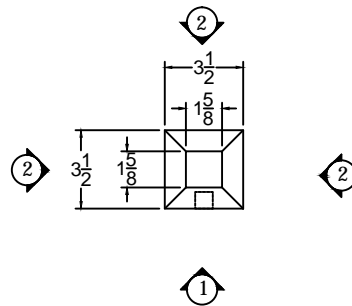

SECTION VIEW

VIEW 1

VIEW 2

TOP VIEW

 <p>35280 Scio-Bowerston Road Bowerston, OH 44695-9731 Phone (740) 269-4111 FAX (740) 269-8047 This drawing is the property of L.J. Smith Co. Do not use or copy without permission from L.J. Smith.</p>		
Drawing Name		
TL-410-36		
Date	Scale	Drawn By
9/4/2015	DO NOT SCALE	SBG
File Name DESTROY PREVIOUS PRINTS		
TL-410-36		SALES