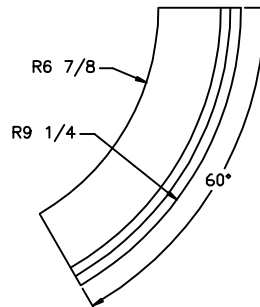

LJ-6210  
PROFILE

**L.J. Smith**  
**Stair Systems**  
 35280 Scio-Bowerston Road  
 Bowerston, OH 44695-9731  
 Phone (740) 269-4111 FAX (740) 269-9047  
This drawing is the property of L.J. Smith Co. Do not use or copy without permission from L.J. Smith.

Drawing Name		
S-7291-2		
Date	Scale	Drawn By
05/20/2002	DO NOT SCALE	DLJ
File Name	DESTROY PREVIOUS PRINTS	
S7291	SALES	