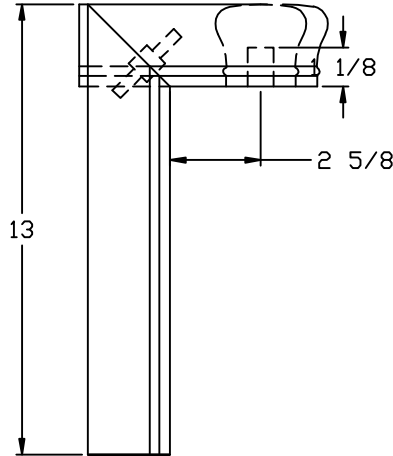

LJ-6210  
PROFILE

**L.J. Smith**  
**Stair Systems**  
 35280 Scio-Bowerston Road  
 Bowerston, OH 44695-9731  
 Phone (740) 269-4111 FAX (740) 269-9047  
This drawing is the property of L.J. Smith Co. Do not use or copy without permission from L.J. Smith.

Drawing Name		
S-7291-2		
Date	Scale	Drawn By
05/20/2002	DO NOT SCALE	DLJ
File Name	DESTROY PREVIOUS PRINTS	
S7291	SALES	