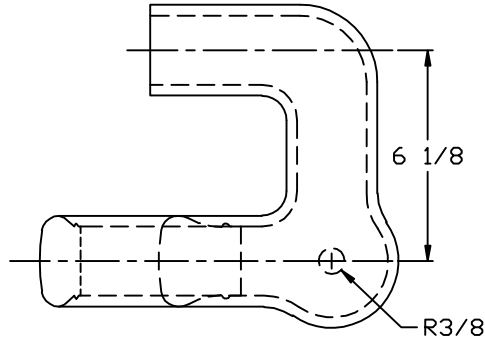

LJ-6210  
PROFILE

**L.J. Smith**  
**Stair Systems**  
 35280 Scio-Bowerston Road  
 Bowerston, OH 44695-9731  
 Phone (740) 269-4111 FAX (740) 269-9047  
This drawing is the property of L.J. Smith Co. Do not use or copy without permission from L.J. Smith.

Drawing Name		
S-7291-2		
Date	Scale	Drawn By
05/20/2002	DO NOT SCALE	DLJ
File Name	DESTROY PREVIOUS PRINTS	
S7291	SALES	