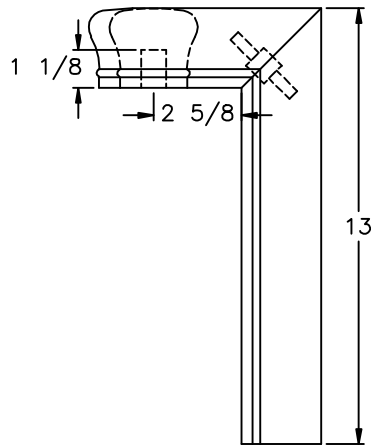

S-7221

LJ-6210

LJ-6210
PROFILE

S-7212
UNATTACHED

 L.J. Smith <i>Stair Systems</i>		
35280 Scio-Bowenston Road Bowerston, OH 44695-9731 Phone (740) 269-4111 FAX (740) 269-9047 <small>This drawing is the property of L.J. Smith Co. Do not use or copy without permission from L.J. Smith.</small>		
Drawing Name		
S-7286		
Date	Scale	Drawn By
05/20/2002	DO NOT SCALE	EDH
File Name	DESTROY PREVIOUS PRINTS	
S7286	SALES	