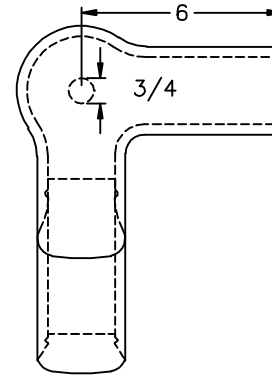

S-7221

LJ-6210

LJ-6210
PROFILE

S-7212
UNATTACHED

 L.J. Smith <i>Stair Systems</i>		
35280 Scio-Bowenston Road Bowerston, OH 44695-9731 Phone (740) 269-4111 FAX (740) 269-9047 <small>This drawing is the property of L.J. Smith Co. Do not use or copy without permission from L.J. Smith.</small>		
Drawing Name		
S-7286		
Date	Scale	Drawn By
05/20/2002	DO NOT SCALE	EDH
File Name	DESTROY PREVIOUS PRINTS	
S7286	SALES	