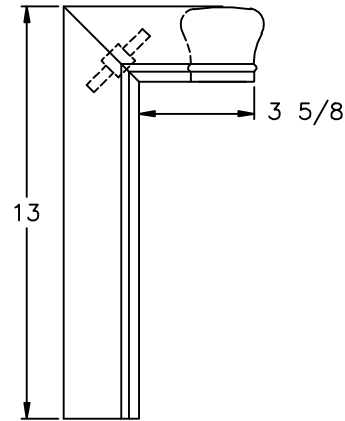

S-7211

LJ-6210

S-7212 NOT ATTACHED

 **L.J. Smith**
Stair Systems

35280 Scio-Bowerston Road
Bowerston, OH 44695-9731
Phone (740) 289-4111 FAX (740) 289-9047
This drawing is the property of L.J. Smith Co. Do not use or copy without permission from L.J. Smith.

Drawing Name			
S-7271			
Date	Scale	VEND	Drawn By
05/16/2002	DO NOT SCALE		EDH
File Name DESTROY PREVIOUS PRINTS			S7271
S7271			SALES