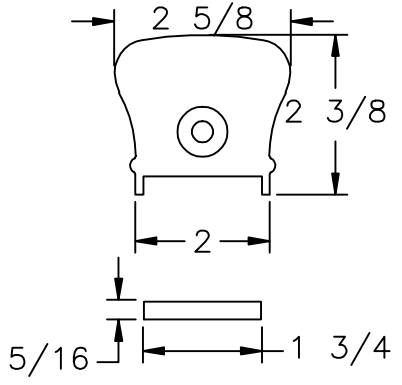

LJ-6210 PROFILE

35280 Scio-Bowerston Road
 Bowerston, OH 44695-9731
 Phone (740) 269-4111 FAX (740) 269-9047
 This drawing is the property of L.J. Smith Co. Do not use or copy without permission from L.J. Smith.

Drawing Name		
S-7245P		
Date	Scale	Drawn By
05/10/2002	DO NOT SCALE	KJP
File Name	DESTROY PREVIOUS PRINTS	
S7245	SALES	