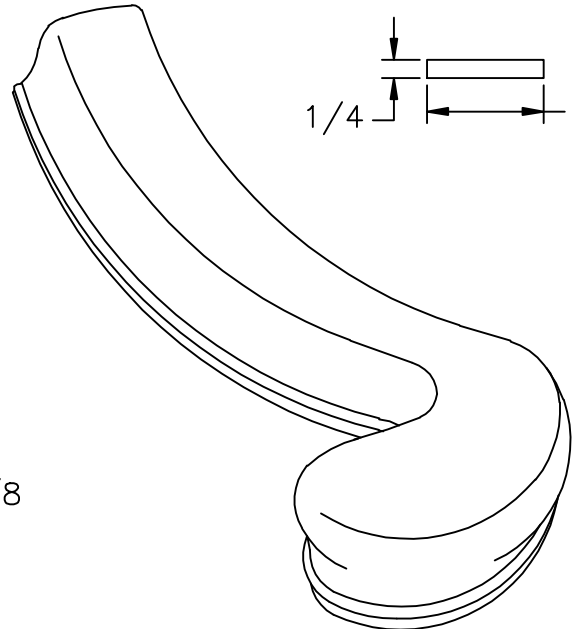

LJ-6210 PROFILE

35280 Scio-Bowerston Road
 Bowerston, OH 44695-9731
 Phone (740) 269-4111 FAX (740) 269-8047
 This drawing is the property of L.J. Smith Co. Do not
 use or copy without permission from L.J. Smith.

Drawing Name		
S-7241P		
Date	Scale	Drawn By
05/09/2002	DO NOT SCALE	EDH
File Name	DESTROY PREVIOUS PRINTS	
S7241	SALES	