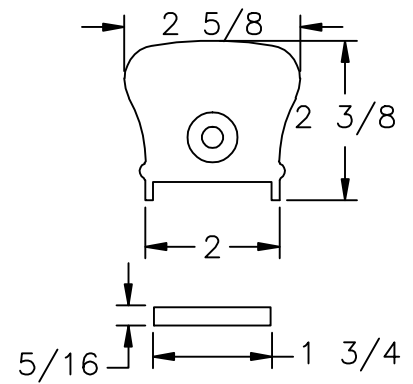

LJ-6210 PROFILE

35280 Scio-Bowenston Road  
 Bowerston, OH 44695-9731  
 Phone (740) 269-4111 FAX (740) 269-9047  
 This drawing is the property of L.J. Smith Co. Do not use or copy without permission from L.J. Smith.

Drawing Name		
S-7240P		
Date	Scale	Drawn By
05/09/2002	DO NOT SCALE	KJP
File Name DESTROY PREVIOUS PRINTS		
S7240	SALES	