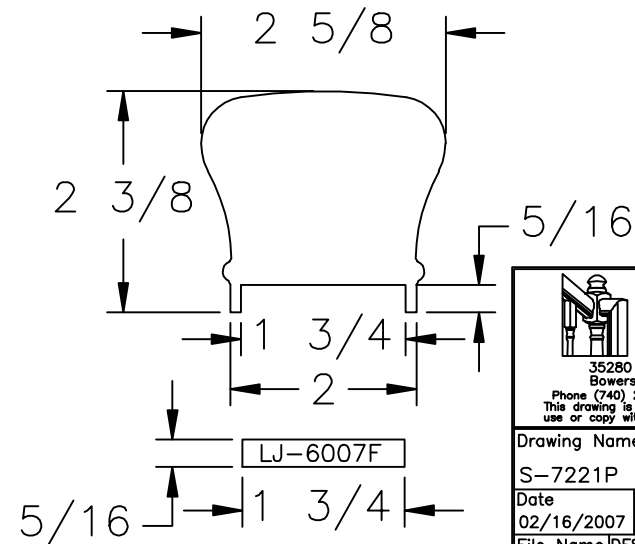

LJ-6210 PROFILE

  
 35280 Scio-Bowenston Road  
 Bowerston, OH 44695-9731  
 Phone (740) 269-4111 FAX (740) 269-9047  
 This drawing is the property of L.J. Smith Co. Do not use or copy without permission from L.J. Smith.

Drawing Name		
S-7221P		
Date	Scale	Drawn By
02/16/2007	DO NOT SCALE	KJP
File Name DESTROY PREVIOUS PRINTS		7221P
S7221		2/16/07
SALES		

LJ-6007F