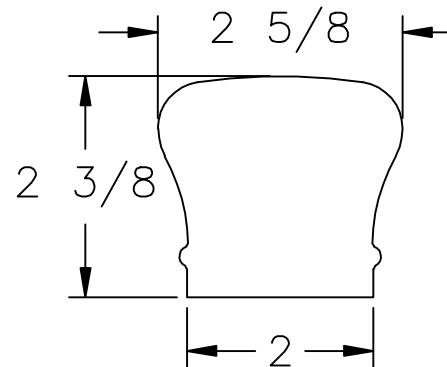

LJ-6210 PROFILE

 35280 Scio-Bowenston Road Bowerston, OH 44695-9731 Phone (740) 269-4111 FAX (740) 269-9047 <small>This drawing is the property of L.J. Smith Co. Do not use or copy without permission from L.J. Smith.</small>			
Drawing Name			
S-7221			
Date	Scale	VEND	Drawn By
02/16/2007	DO NOT SCALE		KJP
File Name	DESTROY PREVIOUS PRINTS		S7221
S7221	SALES		2/16/07