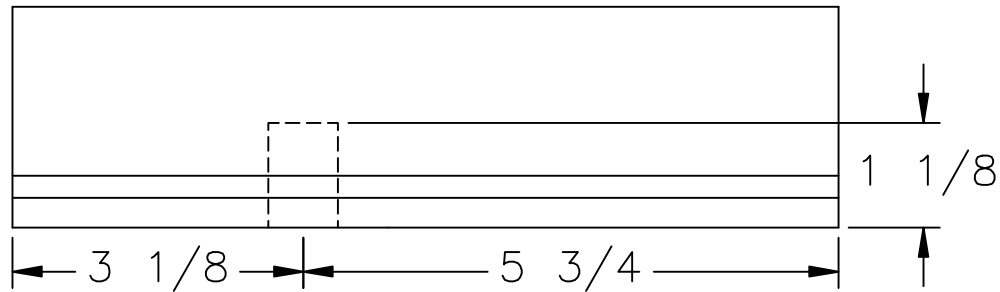

LJ-6210 PROFILE

			
35280 Scio-Bowenston Road Bowerston, OH 44695-9731 Phone (740) 289-4111 FAX (740) 289-9047 <small>This drawing is the property of L.J. Smith Co. Do not use or copy without permission from L.J. Smith.</small>			
Drawing Name			
S-7220			
Date	Scale	VEND	Drawn By
05/06/2002	DO NOT SCALE	KJP	
File Name DESTROY PREVIOUS PRINTS S7220			
S7220			SALES