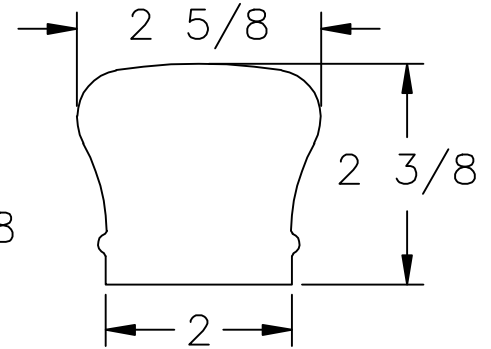

LJ-6210 PROFILE

			
35280 Scio-Bowenston Road Bowerston, OH 44695-9731 Phone (740) 289-4111 FAX (740) 289-9047 <small>This drawing is the property of L.J. Smith Co. Do not use or copy without permission from L.J. Smith.</small>			
Drawing Name			
S-7220			
Date	Scale	VEND	Drawn By
05/06/2002	DO NOT SCALE	KJP	
File Name DESTROY PREVIOUS PRINTS S7220			
S7220			SALES