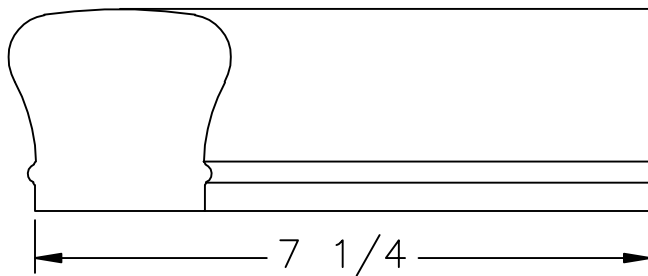

LJ-6210 PROFILE

			
35280 Scio-Bowerton Road Bowerston, OH 44695-9731 Phone (740) 269-4111 FAX (740) 269-9047 <small>This drawing is the property of L.J. Smith Co. Do not use or copy without permission from L.J. Smith.</small>			
Drawing Name			
S-7211			
Date	Scale	VEND	Drawn By
05/03/2002	DO NOT SCALE		KJP
File Name	DESTROY PREVIOUS PRINTS		S7211
S7211	SALES		6/2/02