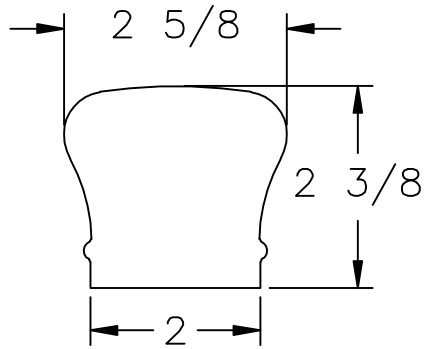

LJ-6210 PROFILE

			
35280 Scio-Bowerton Road Bowerston, OH 44695-9731 Phone (740) 269-4111 FAX (740) 269-9047 <small>This drawing is the property of L.J. Smith Co. Do not use or copy without permission from L.J. Smith.</small>			
Drawing Name			
S-7211			
Date	Scale	VEND	Drawn By
05/03/2002	DO NOT SCALE		KJP
File Name	DESTROY PREVIOUS PRINTS		S7211
S7211	SALES		6/2/02