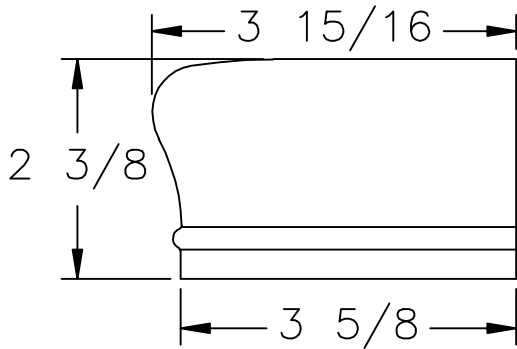

LJ-6210 PROFILE

 35280 Scio-Bowerston Road Bowerston, OH 44695-9731 Phone (740) 269-4111 FAX (740) 269-9047 <small>This drawing is the property of L.J. Smith Co. Do not use or copy without permission from L.J. Smith.</small>		
Drawing Name		
S-7209		
Date	Scale	Drawn By
05/03/2002	DO NOT SCALE	KJP
File Name	DESTROY PREVIOUS PRINTS	
S7209	SALES	