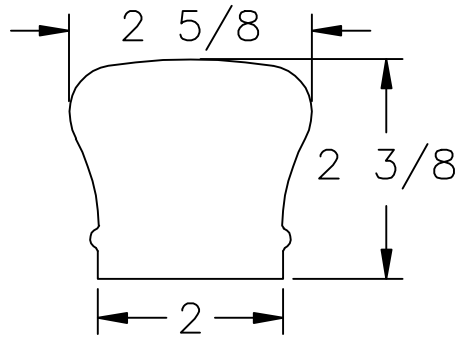

LJ-6210 PROFILE

 35280 Scio-Bowerston Road Bowerston, OH 44695-9731 Phone (740) 269-4111 FAX (740) 269-9047 <small>This drawing is the property of L.J. Smith Co. Do not use or copy without permission from L.J. Smith.</small>		
Drawing Name		
S-7209		
Date	Scale	Drawn By
05/03/2002	DO NOT SCALE	KJP
File Name	DESTROY PREVIOUS PRINTS	
S7209	SALES	