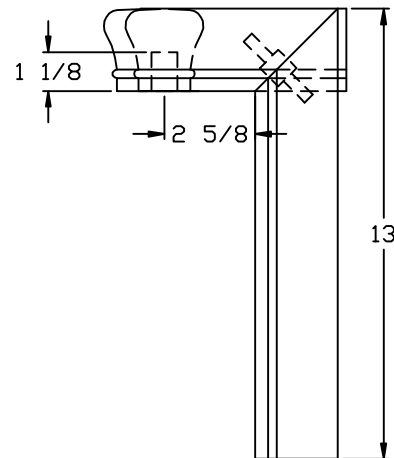

LJ-6010
PROFILE

 L.J. Smith Stair Systems		
35280 Scio-Bowerston Road Bowerston, OH 44695-9731 Phone (740) 269-4111 FAX (740) 269-9047 <small>This drawing is the property of L.J. Smith Co. Do not use or copy without permission from L.J. Smith.</small>		
Drawing Name		
S-7092-2		
Date	Scale	Drawn By
3/17/2006	DO NOT SCALE	DLJ
File Name	DESTROY PREVIOUS PRINTS	
S7092	SALES	