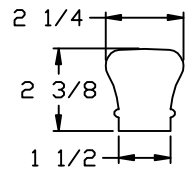

LJ-6010  
PROFILE

 <b>L.J. Smith</b> <i>Stair Systems</i>		
35280 Scio-Bowerston Road Bowerston, OH 44695-9731 Phone (740) 269-4111 FAX (740) 269-9047 <small>This drawing is the property of L.J. Smith Co. Do not use or copy without permission from L.J. Smith.</small>		
Drawing Name		
S-7091-2		
Date	Scale	Drawn By
03/17/2006	DO NOT SCALE	DLJ
File Name	DESTROY PREVIOUS PRINTS	
S7091	SALES	