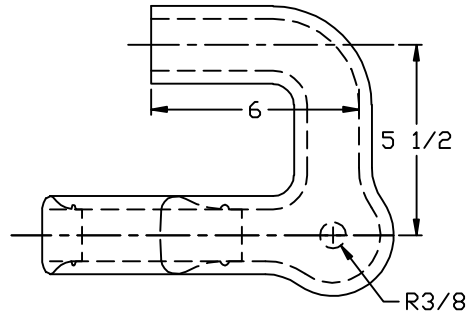

LJ-6010  
PROFILE

 <b>L.J. Smith</b> <i>Stair Systems</i>		
35280 Scio-Bowerston Road Bowerston, OH 44695-9731 Phone (740) 269-4111 FAX (740) 269-9047 <small>This drawing is the property of L.J. Smith Co. Do not use or copy without permission from L.J. Smith.</small>		
Drawing Name		
S-7091-2		
Date	Scale	Drawn By
03/17/2006	DO NOT SCALE	DLJ
File Name	DESTROY PREVIOUS PRINTS	
S7091	SALES	