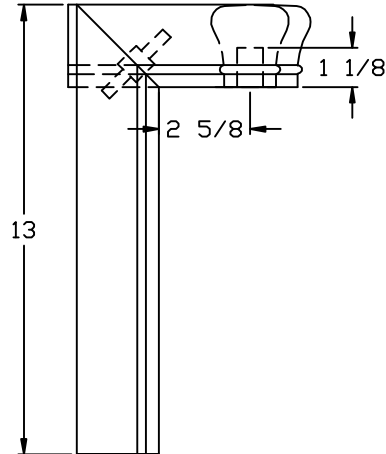

LJ-6010  
PROFILE

 <b>L.J. Smith</b> <i>Stair Systems</i>		
35280 Scio-Bowerston Road Bowerston, OH 44695-9731 Phone (740) 269-4111 FAX (740) 269-9047 <small>This drawing is the property of L.J. Smith Co. Do not use or copy without permission from L.J. Smith.</small>		
Drawing Name		
S-7091-2		
Date	Scale	Drawn By
03/17/2006	DO NOT SCALE	DLJ
File Name	DESTROY PREVIOUS PRINTS	
S7091	SALES	