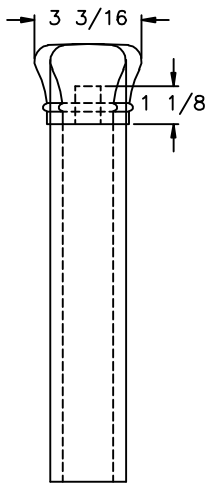

Use 2-1/2" Lag Screw to assemble.

S-7020

LJ-6010

S-7012 NOT ATTACHED

			
35280 Scio-Bowerston Road Bowerston, OH 44695-9731 Phone (740) 269-4111 FAX (740) 269-8047 <small>This drawing is the property of L.J. Smith Co. Do not use or copy without permission from L.J. Smith.</small>			
Drawing Name			
S-7088-2			
Date	Scale	VEND	Drawn By
03/08/01	DO NOT SCALE		EDH
File Name DESTROY PREVIOUS PRINTS			2/27/01
S7088			SALES