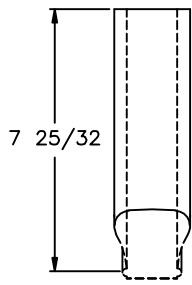

Use 2-1/2" Lag Screw to assemble.

S-7020

LJ-6010

S-7012 NOT ATTACHED

			
35280 Scio-Bowerston Road Bowerston, OH 44695-9731 Phone (740) 269-4111 FAX (740) 269-8047 <small>This drawing is the property of L.J. Smith Co. Do not use or copy without permission from L.J. Smith.</small>			
Drawing Name			
S-7088-2			
Date	Scale	VEND	Drawn By
03/08/01	DO NOT SCALE		EDH
File Name DESTROY PREVIOUS PRINTS			2/27/01
S7088			SALES