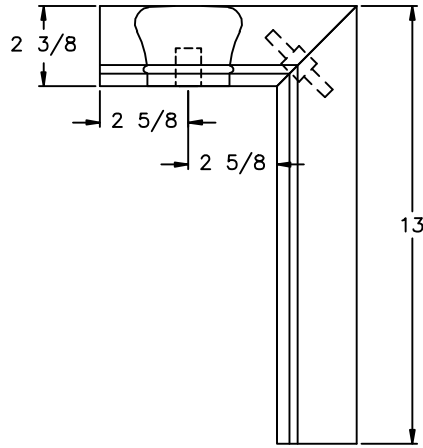

Use 2-1/2" Lag Screw to assemble.

S-7020

LJ-6010

S-7012 NOT ATTACHED

			
35280 Scio-Bowerston Road Bowerston, OH 44695-9731 Phone (740) 269-4111 FAX (740) 269-8047 <small>This drawing is the property of L.J. Smith Co. Do not use or copy without permission from L.J. Smith.</small>			
Drawing Name			
S-7088-2			
Date	Scale	VEND	Drawn By
03/08/01	DO NOT SCALE		EDH
File Name DESTROY PREVIOUS PRINTS			2/27/01
S7088			SALES