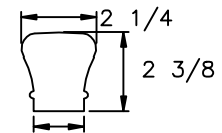

S-7012  
UNATTACHED

S-7021

LJ-6010

LJ-6010  
PROFILE

1 1/2

 <b>L.J. Smith</b> <b>Stair Systems</b>			
35280 Scio-Bowenston Road Bowerston, OH 44695-9731 Phone (740) 289-4111 FAX (740) 289-9047 <small>This drawing is the property of L.J. Smith Co. Do not use or copy without permission from L.J. Smith.</small>			
Drawing Name			
S-7081			
Date	Scale	VEND	Drawn By
03/08/01	DO NOT SCALE		EDH
File Name	DESTROY PREVIOUS PRINTS		S7081
S7081	SALES		03/08/01