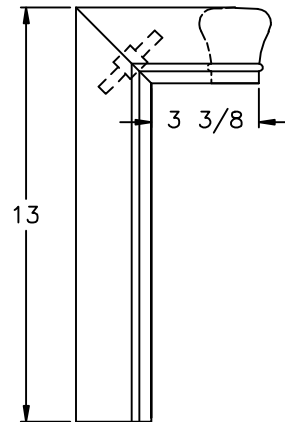

S-7011

LJ-6010

S-7012 NOT ATTACHED

 **L. J. Smith**
Stair Systems

35280 Scio-Bowerston Road
Bowerston, OH 44695-9731
Phone (740) 269-4111 FAX (740) 269-9047
This drawing is the property of L.J. Smith Co. Do not use or copy without permission from L.J. Smith.

Drawing Name		
S-7071		
Date	Scale	Drawn By
03/08/01	DO NOT SCALE	EDH
File Name		
DESTROY PREVIOUS PRINTS		
S7071	SALES	