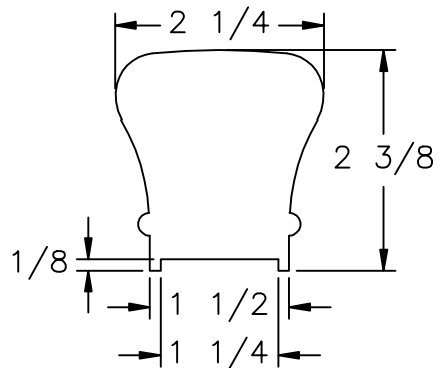

LJ-6010 PROFILE

		
35280 Scio-Bowenston Road Bowerston, OH 44695-9731 Phone (740) 289-4111 FAX (740) 289-9047 <small>This drawing is the property of L.J. Smith Co. Do not use or copy without permission from L.J. Smith.</small>		
Drawing Name		
S-7021P		
Date	Scale	Drawn By
03/07/01	DO NOT SCALE	DLJ
File Name DESTROY PREVIOUS PRINTS		S7021P
S7021		SALES