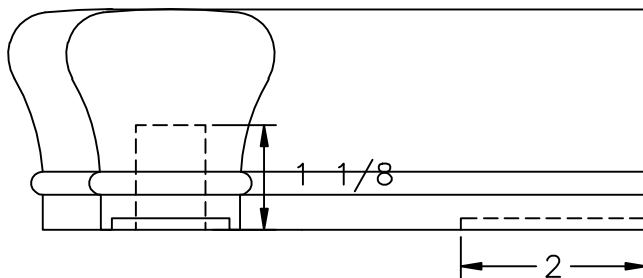

LJ-6010 PROFILE

		
35280 Scio-Bowenston Road Bowerston, OH 44695-9731 Phone (740) 289-4111 FAX (740) 289-9047 <small>This drawing is the property of L.J. Smith Co. Do not use or copy without permission from L.J. Smith.</small>		
Drawing Name		
S-7021P		
Date	Scale	Drawn By
03/07/01	DO NOT SCALE	DLJ
File Name DESTROY PREVIOUS PRINTS		S7021P
S7021		SALES