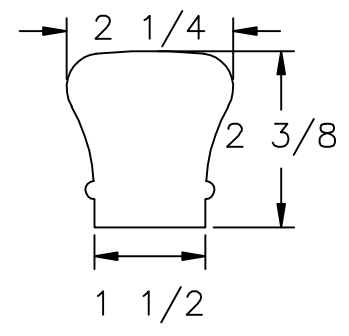

LJ-6010 PROFILE

			
35280 Scio-Bowerston Road Bowerston, OH 44695-9731 Phone (740) 269-4111 FAX (740) 269-9047 <small>This drawing is the property of L.J. Smith Co. Do not use or copy without permission from L.J. Smith.</small>			
Drawing Name			
S-7021-135			
Date	Scale	VEND	Drawn By
1/23/01	DO NOT SCALE		DLJ
File Name DESTROY PREVIOUS PRINTS			1/23/01
S7021			SALES