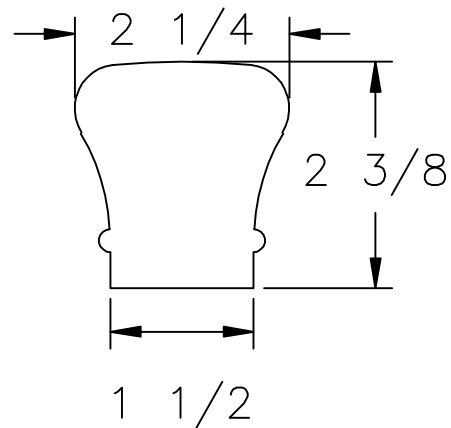

LJ-6010 PROFILE

 35280 Scio-Bowenston Road Bowerston, OH 44695-9731 Phone (740) 269-4111 FAX (740) 269-9047 <small>This drawing is the property of L.J. Smith Co. Do not use or copy without permission from L.J. Smith.</small>			
Drawing Name			
S-7011			
Date	Scale	VEND	Drawn By
1/25/01	DO NOT SCALE		DLJ
File Name DESTROY PREVIOUS PRINTS S7011			
S7011			SALES