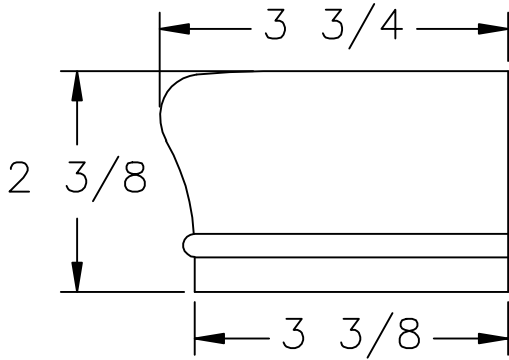

LJ-6010 PROFILE

 <p> 35280 Scio-Bowerston Road Bowerston, OH 44695-9731 Phone (740) 288-4111 FAX (740) 288-9047 <small>This drawing is the property of L.J. Smith Co. Do not use or copy without permission from L.J. Smith.</small> </p>			
Drawing Name			
S-7009			
Date	Scale	VEND	Drawn By
06/17/2003	DO NOT SCALE	DLJ	
File Name	DESTROY PREVIOUS PRINTS		SALES
S7009			