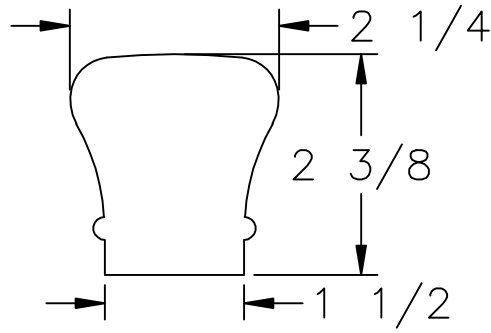

LJ-6010 PROFILE

 <p> 35280 Scio-Bowerston Road Bowerston, OH 44695-9731 Phone (740) 288-4111 FAX (740) 288-9047 <small>This drawing is the property of L.J. Smith Co. Do not use or copy without permission from L.J. Smith.</small> </p>			
Drawing Name			
S-7009			
Date	Scale	VEND	Drawn By
06/17/2003	DO NOT SCALE	DLJ	
File Name	DESTROY PREVIOUS PRINTS		SALES
S7009			