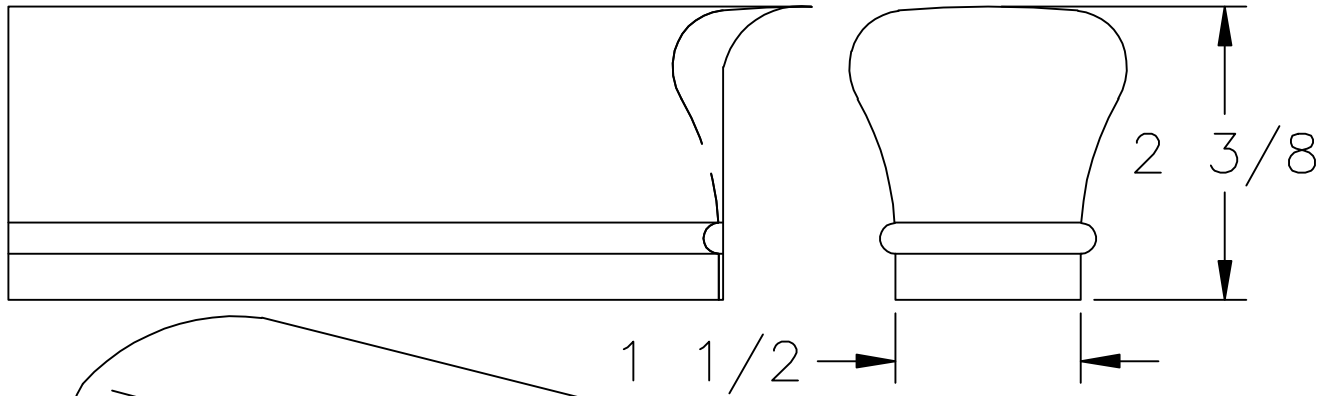

LJ-6010 PROFILE

 <b>L.J. Smith</b> <b>Stair Systems</b>			
<small>35280 Scio-Bowerston Road          Bowerston, OH 44695-9751          Phone (740) 269-4111 FAX (740) 269-9047          This drawing is the property of L.J. Smith Co. Do not          use or copy without permission from L.J. Smith.</small>			
Drawing Name			
LJ-7008			
Date	Scale	VEND	Drawn By
02/07/01	DO NOT SCALE	DLJ	
File Name	DESTROY PREVIOUS PRINTS		Drawn By
LJ7008	SALES		