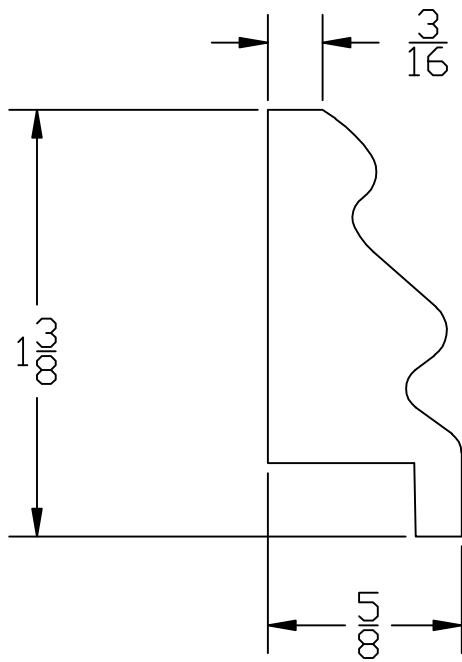

NEWEL MLDG-L SL

35280 Scio-Bowerston Road
Bowerston, OH 44695-9731

Drawing Name			
NEWEL MLDG-L SL			
Date	Scale	VEND	Drawn By
04/16/03	DO NOT SCALE		KJP
File Name	DESTROY PREVIOUS PRINTS		DATE
NEWELMLDG-L			8/11/06
	SALES