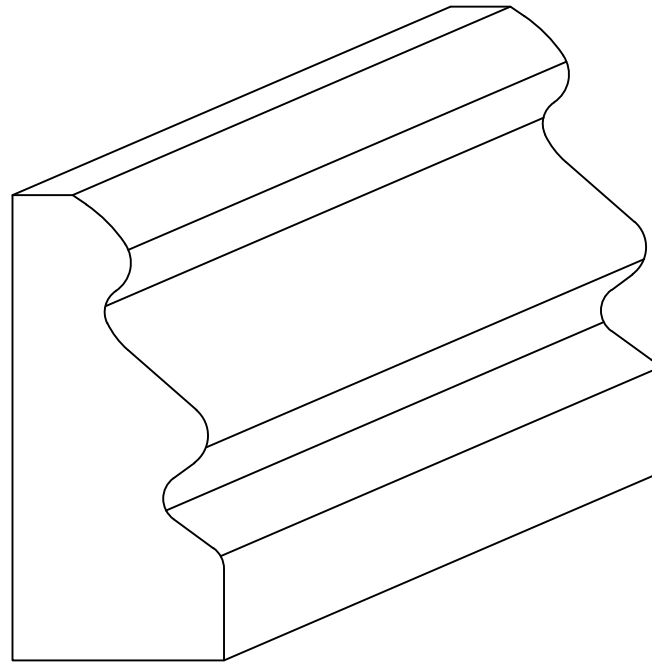

NEWEL MLDG-L SL

 L. J. Smith <i>Stair Systems</i>			
35280 Scio-Bowerston Road Bowerston, OH 44695-9731			
Phone (740) 269-2221		FAX (740) 269-9047	
<small>This drawing is the property of L.J. Smith Co. Do not use or copy without permission from L.J. Smith.</small>			
Drawing Name			
NEWEL MLDG-L SL			
Date	Scale	VEND	Drawn By
02/28/2017	DO NOT SCALE	LJL	
File Name DESTROY PREVIOUS PRINTS			
NEWELMLDG-L		SHOP	