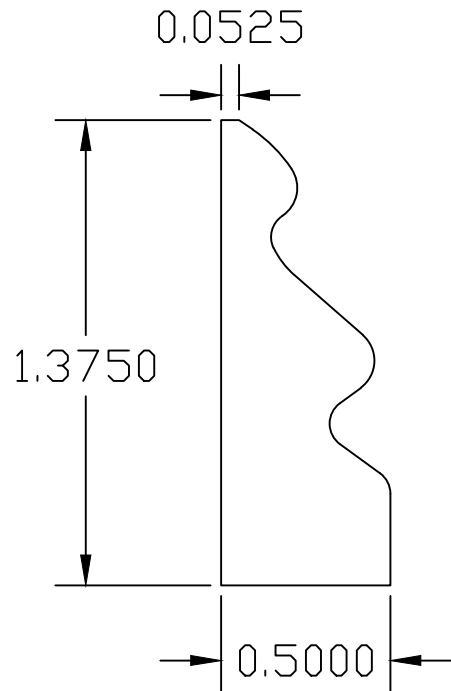

NEWEL MLDG-L SL

 L. J. Smith <i>Stair Systems</i>			
35280 Scio-Bowerston Road Bowerston, OH 44695-9731			
Phone (740) 269-2221		FAX (740) 269-9047	
<small>This drawing is the property of L.J. Smith Co. Do not use or copy without permission from L.J. Smith.</small>			
Drawing Name			
NEWEL MLDG-L SL			
Date	Scale	VEND	Drawn By
02/28/2017	DO NOT SCALE	LJL	
File Name DESTROY PREVIOUS PRINTS			
NEWELMLDG-L		SHOP	