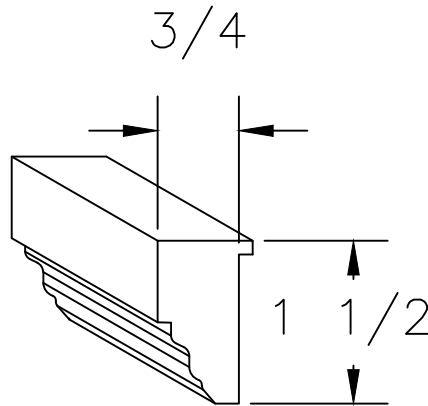

LJ-C4075

 35280 Scio-Bowerston Road Bowerston, OH 44695-9731 Phone (740) 289-2221 FAX (740) 289-9047 <small>This drawing is the property of L.J. Smith Co. Do not use or copy without permission from L.J. Smith.</small>			
Drawing Name			
LJ-C4075			
Date	Scale	VEND	Drawn By
05/19/14	DO NOT SCALE	LJL	
File Name DESTROY PREVIOUS PRINTS LJC4075			