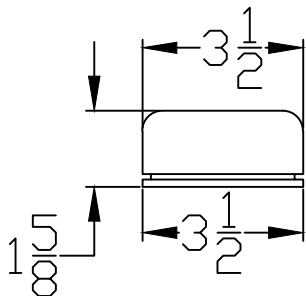

LJ-C4075

 35280 Scio-Bowerston Road Bowerston, OH 44695-9731 Phone (740) 289-2221 FAX (740) 289-9047 <small>This drawing is the property of L.J. Smith Co. Do not use or copy without permission from L.J. Smith.</small>			
Drawing Name			
LJ-C4075			
Date	Scale	VEND	Drawn By
05/19/14	DO NOT SCALE	LJL	
File Name DESTROY PREVIOUS PRINTS LJC4075			