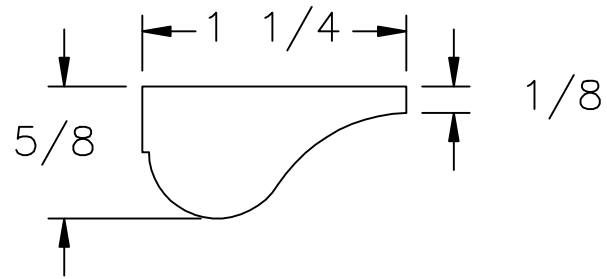

LJ-9200 CENTER MOULDING

35280 Scio-Bowerston Road

Bowerston, OH 44695-9731

Drawing Name			
LJ-9200 CENTER MOULDING			
Date	Scale	VEND	Drawn By
10/11/01	DO NOT SCALE		EDH
File Name			LJ9200
DESTROY PREVIOUS PRINTS			7/18/01
LJ9200		SALES