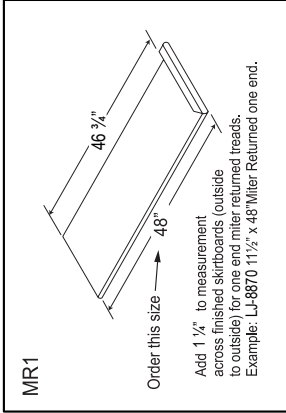

Order this size

NOTE: STANDARD LENGTHS ARE  
42, 48, & 54.  
RUN COMES AS 11-1/2  
TREADS HAVE 1/8" ON FRONT EDGE OF TREAD TOP AND BOTTOM.

Date \_\_\_\_\_

35280 Scio-Bowenston Road  
Bowerston, OH 44695-9731  
Phone (740) 269-2221 FAX (740) 269-9047  
This drawing is the property of L.J. Smith Co. Do not use or copy without permission from L.J. Smith.

Drawing Name LJ-8870 1RV  
Scale DO NOT SCALE  
11/08/17  
File Name DESTROY PREVIOUS PRINTS  
LJ88701RV SHOP