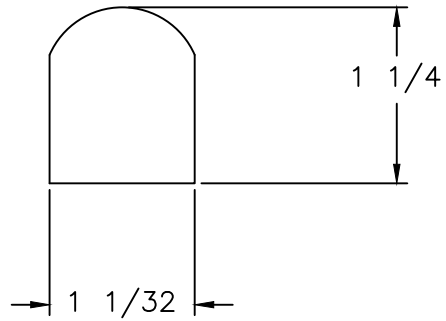

LJ-8080

 35280 Scio-Bowerston Road Bowerston, OH 44695-9731 Phone (740) 269-2221 FAX (740) 269-9047 This drawing is the property of L.J. Smith Co. Do not use or copy without permission from L.J. Smith.		
Drawing Name		
LJ-8080		
Date	Scale	Drawn By
7/24/20	DO NOT SCALE	SBG
File Name	DESTROY PREVIOUS PRINTS	
LJ-8080	SALES	