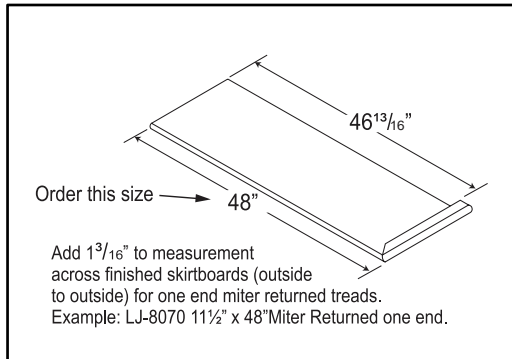

Order this size

Red Oak material of 8" and carpet grade material on remainder.

NOTE: STANDARD LENGTHS ARE 48, 54, & 60.

 35280 Solo-Bowerton Road Bowerton, OH 44695-9731 Phone (740) 269-4111 FAX (740) 269-8047 <small>This drawing is the property of L.J. Smith Co. Do not use or copy without permission from L.J. Smith.</small>		
Drawing Name		
80741RV		
Date	Scale	Drawn By
04/08/2004	DO NOT SCALE	EDH
File Name		DESTROY PREVIOUS PRINTS
8074		SALES