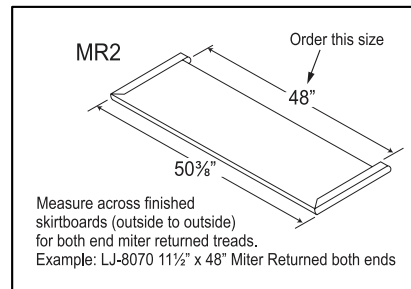

NOTE: STANDARD LENGTHS ARE
 36, 42, 48, 54, 60, & 72.
 RUN COMES AS 11-1/2 OR
 10-1/2.

		
35280 Scio-Bowerston Road Bowerston, OH 44895-9731 Phone (740) 289-4111 FAX (740) 289-8047 <small>This drawing is the property of L.J. Smith Co. Do not use or copy without permission from L.J. Smith.</small>		
Drawing Name		
8073MR2		
Date	Scale	Drawn By
07/30/2007	DO NOT SCALE	DLJ
File Name DESTROY PREVIOUS PRINTS		
8073	SALES	