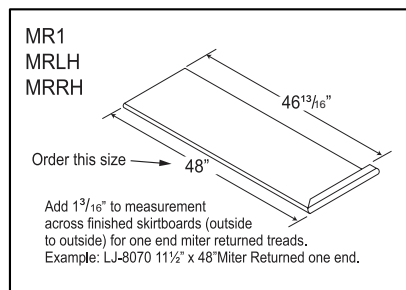

NOTE: STANDARD LENGTHS ARE 36, 42, 48, 54, 60, & 72. RUN COMES AS 11-1/2 OR 10-1/2.

35280 Scio-Bowerston Road
Bowerston, OH 44695-9731
Phone (740) 269-4111 FAX (740) 269-9047
This drawing is the property of L.J. Smith Co. Do not use or copy without permission from L.J. Smith.

Drawing Name
8073 LH/RH/1RV

Date	Scale	VEND	Drawn By
07/30/2007	DO NOT SCALE	DLJ	

File Name DESTROY PREVIOUS PRINTS
8073 LH/RH/1RV SALES