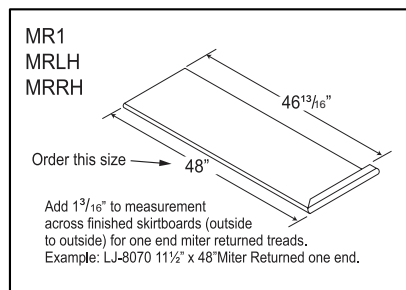

NOTE: STANDARD LENGTHS ARE  
36, 42, 48, 54, 60, & 72.  
RUN COMES AS 11-1/2 OR  
10-1/2.

			
35280 Scio-Bowerton Road Bowerton, OH 44695-9731 Phone (740) 269-4111 FAX (740) 269-9047 <small>This drawing is the property of L.J. Smith Co. Do not use or copy without permission from L.J. Smith.</small>			
Drawing Name			
8070LH/RH/1RV			
Date	Scale	VEND	Drawn By
07/30/2007	DO NOT SCALE	DLJ	
File Name			
DESTROY PREVIOUS PRINTS			
8070	SALES		