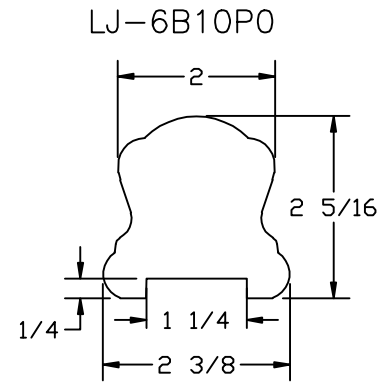

LJ-6B10 PROFILE

 35280 Scio-Bowerston Road Bowerston, OH 44695-9731 Phone (740) 269-4111 FAX (740) 269-9047 <small>This drawing is the property of L.J. Smith Co. Do not use or copy without permission from L.J. Smith.</small>			
Drawing Name			
7B46POTRN			
Date	Scale	VEND	Drawn By
04/14/10	DO NOT SCALE	BRR	
File Name	DESTROY PREVIOUS PRINTS		SALES
LJ7B46			