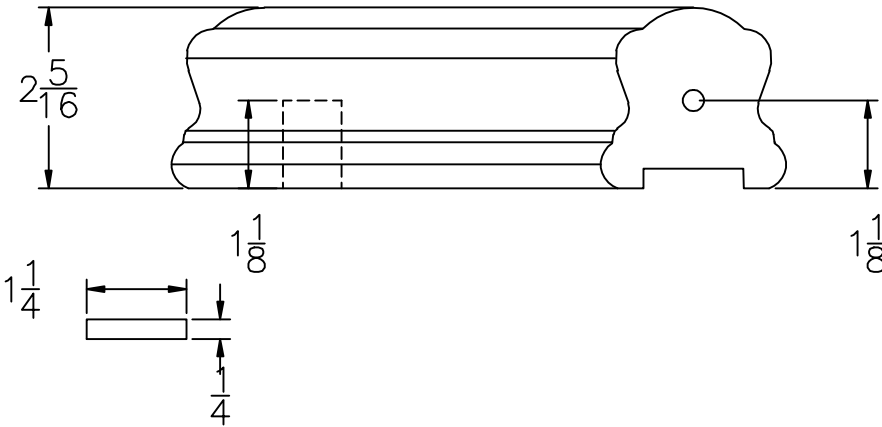

LJ-6B10 PROFILE

  
 35280 Scio-Bowenston Road  
 Bowerston, OH 44695-9731  
 Phone (740) 268-4111 FAX (740) 268-9047  
 This drawing is the property of L.J. Smith Co. Do not use or copy without permission from L.J. Smith.

Drawing Name	
7B45POTRN	
Date	Scale
04/14/10	VEND
Drawn By	BRR
File Name DESTROY PREVIOUS PRINTS	
LJ7B45	SALES