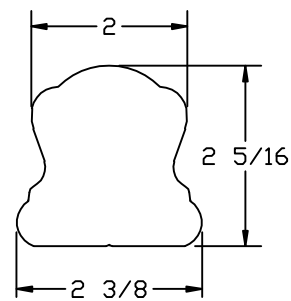

LJ-6B10 PROFILE

LJ-6B10

 35280 Scio-Bowerston Road Bowerston, OH 44605-9731 Phone (740) 269-4111 FAX (740) 269-9047 <small>This drawing is the property of L.J. Smith Co. Do not use or copy without permission from L.J. Smith.</small>			
Drawing Name			
7B41TRN			
Date	Scale	VEND	Drawn By
04/14/10	DO NOT SCALE	BRR	
File Name DESTROY PREVIOUS PRINTS			DATE
LJ7B41			SALES