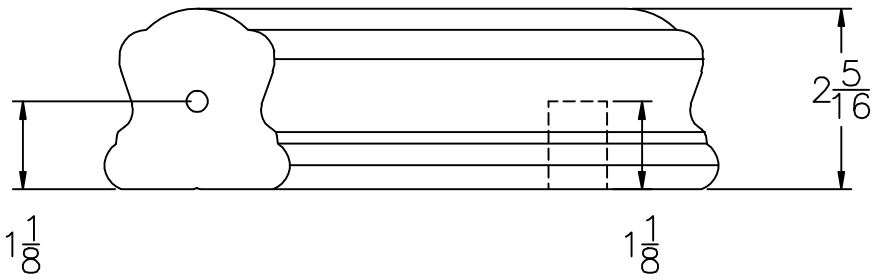

LJ-6B10 PROFILE