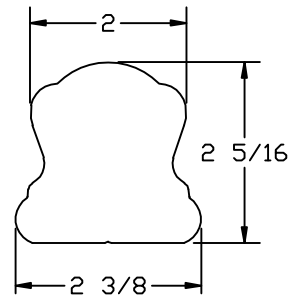

LJ-6B10

LJ-6B10 PROFILE

Drawing Name			
7B40TRN			
Date	Scale	VEND	Drawn By
04/14/10	DO NOT SCALE	BRR	
File Name	DESTROY PREVIOUS PRINTS		Issue
LJ7B40	SALES		1/1/10