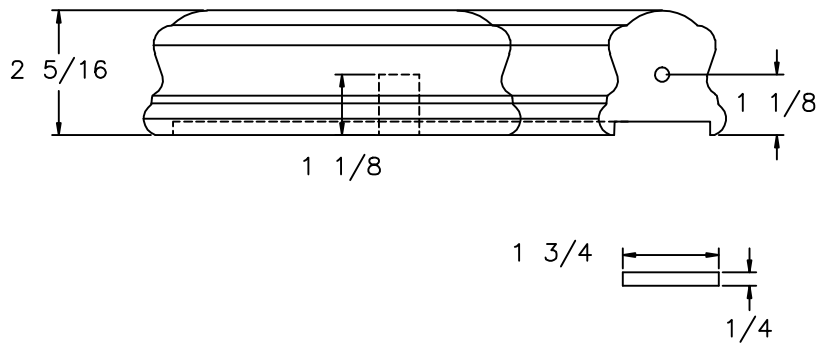

LJ-6B10 PROFILE

			
35280 Scio-Bowerston Road Bowerston, OH 44695-9731 Phone (740) 269-4111 FAX (740) 269-9047 <small>This drawing is the property of L.J. Smith Co. Do not use or copy without permission from L.J. Smith.</small>			
Drawing Name			
7B35P1VOL			
Date	Scale	VEND	Drawn By
04/14/10	DO NOT SCALE	BRR	
File Name	DESTROY PREVIOUS PRINTS	SALES	LJW
LJ7B35			