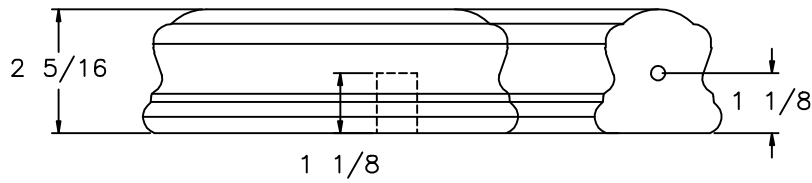

LJ-6B10 PROFILE

LJ-6B10 PROFILE

 35280 Scio-Bowenston Road Bowerston, OH 44695-9731 Phone (740) 289-4111 Fax (740) 289-9047 <small>This drawing is the property of L.J. Smith Co. Do not use or copy without permission from L.J. Smith.</small>			
Drawing Name			
7B35VOL			
Date	Scale	VEND	Drawn By
04/14/10	DO NOT SCALE	BRR	
File Name	DESTROY PREVIOUS PRINTS		SALES
LJ7B35			