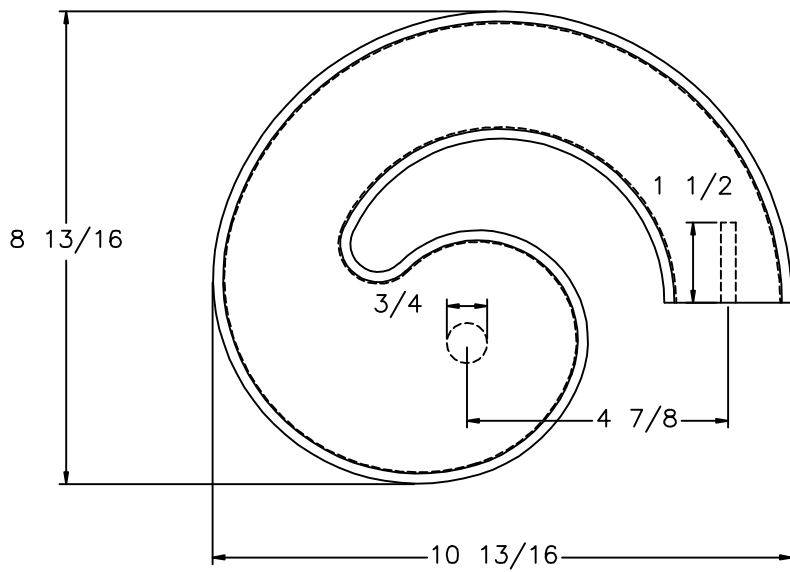

LJ-6B10 PROFILE

LJ-6B10 PROFILE

 35280 Scio-Bowenston Road Bowerston, OH 44695-9731 Phone (740) 289-4111 Fax (740) 289-9047 <small>This drawing is the property of L.J. Smith Co. Do not use or copy without permission from L.J. Smith.</small>			
Drawing Name			
7B35VOL			
Date	Scale	VEND	Drawn By
04/14/10	DO NOT SCALE	BRR	
File Name	DESTROY PREVIOUS PRINTS		SALES
LJ7B35			