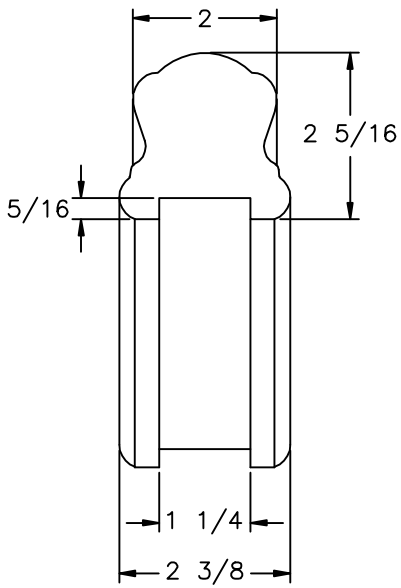

LJ-6B10 PROFILE

 <p>35280 Scio-Bowenston Road Bowerston, OH 44695-9731 Phone (740) 269-4111 FAX (740) 269-9047 This drawing is the property of L.J. Smith Co. Do not use or copy without permission from L.J. Smith.</p>		
Drawing Name		
LJ-7B13P0		
Date	Scale	Drawn By
10/05/2004	DO NOT SCALE	EDH
File Name	DESTROY PREVIOUS PRINTS	
LJ7B13	SALES	