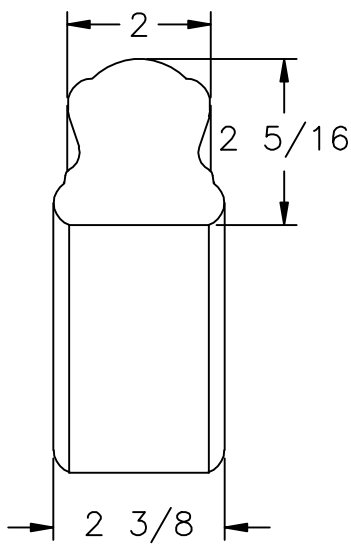

LJ-6B10 PROFILE

 <p>35280 Scio-Bowerston Road Bowerston, OH 44695-9731 Phone (740) 289-4111 Fax (740) 289-9047 This drawing is the property of L.J. Smith Co. Do not use or copy without permission from L.J. Smith.</p>		
Drawing Name		
LJ7B13		
Date	Scale	Drawn By
10/05/2004	DO NOT SCALE	EDH
File Name	DESTROY PREVIOUS PRINTS LJ7B13	
LJ7B13	SALES	