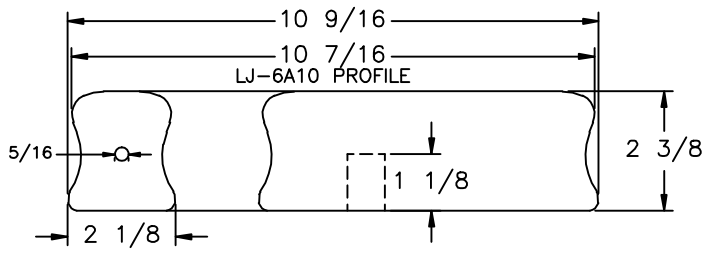

LJ-6A10 PROFILE

 <p>L.J. Smith Stair Systems</p> <p>35280 Scio-Bowerston Road Bowerston, OH 44695-9731 Phone (740) 289-4111 FAX (740) 289-9047 This drawing is the property of L.J. Smith Co. Do not use or copy without permission from L.J. Smith.</p>		
Drawing Name		
7A30VOL		
Date	Scale	Drawn By
06/17/08	DO NOT SCALE	KJP
File Name	DESTROY PREVIOUS PRINTS	
LJ7A30	SALES	