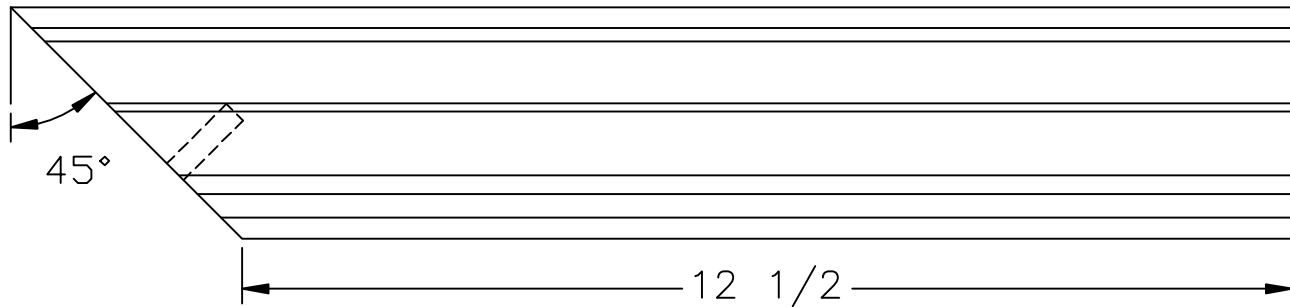

15 1/4

45°

12 1/2

LJ-6900 PROFILE

1 31/32

35280 Scio-Bowenston Road
 Bowerston, OH 44695-9731
 Phone (740) 269-4111 FAX (740) 269-9047
 This drawing is the property of L.J. Smith Co. Do not
 use or copy without permission from L.J. Smith.

Drawing Name			
LJ-79RD			
Date	Scale	VEND	Drawn By
09/12/2006	DO NOT SCALE	KJP	
File Name			LJ79RD
DESTROY PREVIOUS PRINTS			1/14/06
LJ79RD			SALES