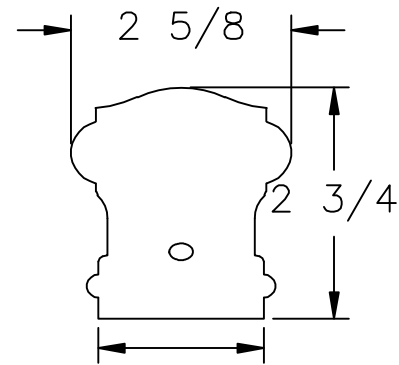

15 1/4

45°

12 1/2

LJ-6900 PROFILE

1 31/32

35280 Scio-Bowenston Road
 Bowerston, OH 44695-9731
 Phone (740) 269-4111 FAX (740) 269-9047
 This drawing is the property of L.J. Smith Co. Do not
 use or copy without permission from L.J. Smith.

Drawing Name			
LJ-79RD			
Date	Scale	VEND	Drawn By
09/12/2006	DO NOT SCALE	KJP	
File Name			LJ79RD
DESTROY PREVIOUS PRINTS			1/14/06
LJ79RD			SALES