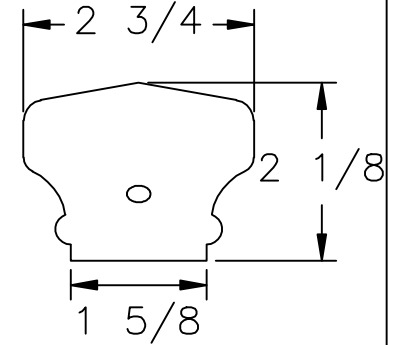

14 5/8

45°

12 1/2

LJ-6701 PROFILE

35280 Scio-Bowenston Road  
 Bowerston, OH 44695-9731  
 Phone (740) 269-4111 FAX (740) 269-9047  
 This drawing is the property of L.J. Smith Co. Do not use or copy without permission from L.J. Smith.

Drawing Name		
LJ-77RD		
Date	Scale	Drawn By
09/12/2006	DO NOT SCALE	KJP
File Name DESTROY PREVIOUS PRINTS		
LJ77RD	SALES	09/12/06